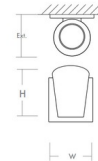

### Description

The Pilot Outdoor Wall Sconce features a clean and simple design with a cone shape made of Cast Aluminum. Available in a Black or Brushed Aluminum finish. Includes an uplight and downlight. Mounts to a 4 inch octagonal j-box. ETL listed, wet locations. Installer must provide a bead of caulk between fixture housing and mounting surface.

Shown in black

DIMENSIONS  
W: 5.125"  
H: 6.25"  
Ext: 5.25"  
M.C: 3.125" From top of fixture

### Specifications

COLOR . . . . . N/A  
BODY FINISH . . . . . Black  
WATTAGE . . . . . 5W  
DIMMER . . . . . Low Voltage Electronic  
DIMENSIONS . . . . . 5.125"W x 6.25"H x 5.125"D  
INTEGRATED LED MODULE . . . . . 2 x LED/2.5W/120-277V LED  
COUNTRY OF ORIGIN . . . . . China