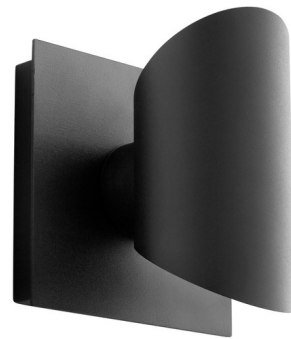

Lightology

lightology.com
866-954-4489
04-25-26

Project: _____

Company: _____

Location: _____ Fixture Type: _____

SPEC #: **OXY928564**

Approved On: _____ Approved By: _____

Caliber Outdoor Wall Sconce

By Oxygen by Quorum

Description

The Caliber Outdoor Wall Sconce features a clean and simple design and blends almost seamlessly into the wall with a cylindrical shape in the center that holds an LED module at either end. Available with a Black or Brushed Aluminum finish. ETL listed, wet locations. ADA compliant.

Shown in black

Specifications

COLOR N/A
BODY FINISH Black
WATTAGE 5W
DIMMER Low Voltage Electronic
DIMENSIONS 5.125"W x 5.625"H x 4.375"D
INTEGRATED LED MODULE 2 x LED/2.5W/120-277V LED
COUNTRY OF ORIGIN China