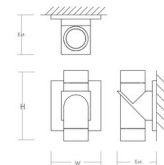

Description

The Razzo Outdoor Wall Sconce features a clean and simple design with a cylindrical shape made of Cast Aluminum. Available in a Black or Brushed Aluminum finish. Includes an uplight and downlight. Mounts to a 4 inch octagonal j-box. ETL listed, wet locations. Installer must provide a bead of caulk between fixture housing and mounting surface.

Specifications

COLOR Clear
BODY FINISH Black
WATTAGE 8W
DIMMER Low Voltage Electronic
DIMENSIONS 5.125"W x 6.25"H x 4.25"D
INTEGRATED LED MODULE 2 x LED/4W/120-277V LED
COUNTRY OF ORIGIN China

Technical Information

COLOR RENDERING 80 CRI
LAMP COLOR 3000K
LUMENS/WATT 170.00
LUMINOUS FLUX 680 lumens

Shown in black / clear

DIMENSIONS
W: 5.125"
H: 6.25"
Ext: 4.25"
M.C: 3.125" From top of fixture

CLICK TO VIEW PRODUCT

Notes: