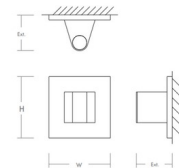

### Description

The Cadet Outdoor Wall Sconce features a clean and simple design and blends almost seamlessly into the wall with a cylindrical shape in the center that holds an LED module at either end. Can be mounted vertically or horizontally. Available with a Black or Bushed Aluminum finish. ETL listed, wet locations. ADA compliant.

Shown in black / clear

**DIMENSIONS**  
W: 5.125"  
H: 5.125"  
Ext: 3.25"  
M.C: 2.56" From top of fixture

### Specifications

COLOR	Clear
BODY FINISH	Black
WATTAGE	5W
DIMMER	Low Voltage Electronic
DIMENSIONS	5.125"W x 5.125"H x 3.25"D
INTEGRATED LED MODULE	2 x LED/2.5W/120-277V LED
COUNTRY OF ORIGIN	China