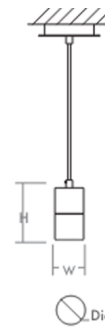

Description

The Spirit Mini Pendant features a clean and simple design with a simple cylindrical shape where the bottom half is taken up with a Clear Bubble Glass diffuser that encases the LED module and is complemented by an elegant finish. TRIAC and ELV and 0-10V dimming at 120V.

Specifications

COLOR	Clear Bubble Glass
BODY FINISH	Black
WATTAGE	5.1W
DIMMER	Standard 120V
DIMENSIONS	2.75"W x 5.5"H
INTEGRATED LED MODULE	1 x LED/5.1W/120V LED
COUNTRY OF ORIGIN	China

Technical Information

COLOR RENDERING	90 CRI
LAMP COLOR	3000K
LUMENS/WATT	83.53
LUMINOUS FLUX	426 lumens

Shown in black / clear bubble glass

DIMENSIONS

W. Fixture: 2.75"
H. Fixture: 5.50"
Supplied with 10 ft braided cord

CLICK TO VIEW PRODUCT