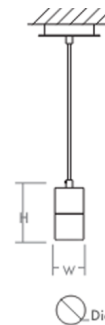

Description

The Spirit Mini Pendant features a clean and simple design with a simple cylindrical shape where the bottom half is taken up with a Clear Bubble Glass diffuser that encases the LED module and is complemented by an elegant finish. TRIAC and ELV and 0-10V dimming at 120V.

Specifications

COLOR Clear Bubble Glass
BODY FINISH Black
WATTAGE 5.1W
DIMMER Standard 120V
DIMENSIONS 2.75"W x 5.5"H
INTEGRATED LED MODULE 1 x LED/5.1W/120V LED
COUNTRY OF ORIGIN China

Technical Information

COLOR RENDERING 90 CRI
LAMP COLOR 3000K
LUMENS/WATT 83.53
LUMINOUS FLUX 426 lumens

Shown in black / clear bubble glass

DIMENSIONS

W. Fixture: 2.75"
H. Fixture: 5.50"
Supplied with 10 ft braided cord

CLICK TO VIEW PRODUCT