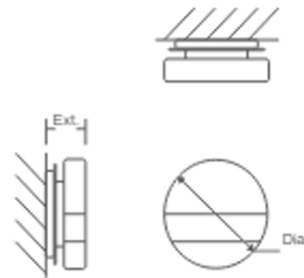

Description

The Aurora Wall Sconce brings a clean and modern design to your interior space. A round matte white acrylic diffuser, that has a strip of metal running across it, casts warm shadows across your room. Field adjustable color temperature 3000K/3500K/4000K light source. TRIAC and ELV dimming at 120V. 0-10V dimming at 277V. Note: Not all combinations are available.

Shown in satin nickel / matte white acrylic

DIMENSIONS
Dia: 6.00"
Ext: 2.375"
M.C: 3.00" From Top of Fixture

Specifications

COLOR	Matte White Acrylic
BODY FINISH	Satin Nickel
WATTAGE	10.1W
DIMMER	Standard 120V
DIMENSIONS	6"W x 6"H x 2.375"D
INTEGRATED LED MODULE	1 x LED/10.1W/120-277V LED
COUNTRY OF ORIGIN	China