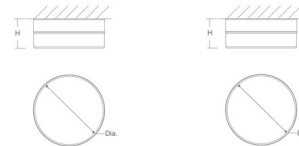

By Oxygen by Quorum

Description

The Zuri Wall/Ceiling Light features a clean and simple design with a round shape and a narrow rim around the top finished in Satin Nickel, Black, or Aged Brass complemented by a Matte White Acrylic diffuser. Mounts to 4 X 4 square J-Box, deep j-box needed to house driver. Can be used as a Wall Sconce or Ceiling light. Two sizes available. UL listed, damp locations. ADA compliant.

Shown in black / matte white acrylic

DIMENSIONS
Dia: 11.25"
H: 3.00"

DIMENSIONS
Dia: 7.25"
H: 2.80"

Specifications

COLOR	Matte White Acrylic
BODY FINISH	Black
WATTAGE	8.2W
DIMMER	Low Voltage Electronic
DIMENSIONS	7.25"W x 3"H
INTEGRATED LED MODULE	1 x LED/8.2W/120-277V LED
COUNTRY OF ORIGIN	China