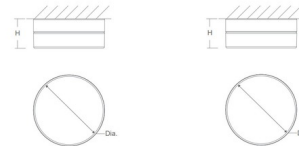

### Description

The Zuri Wall/Ceiling Light features a clean and simple design with a round shape and a narrow rim around the top finished in Satin Nickel, Black, or Aged Brass complemented by a Matte White Acrylic diffuser. Mounts to 4 X 4 square J-Box, deep j-box needed to house driver. Can be used as a Wall Sconce or Ceiling light. Two sizes available. UL listed, damp locations. ADA compliant.

Shown in black / matte white acrylic

DIMENSIONS  
Dia: 11.25"  
H: 3.00"

DIMENSIONS  
Dia: 7.25"  
H: 2.80"

### Specifications

COLOR . . . . . Matte White Acrylic  
BODY FINISH . . . . . Black  
WATTAGE . . . . . 8.2W  
DIMMER . . . . . Low Voltage Electronic  
DIMENSIONS . . . . . 7.25"W x 3"H  
INTEGRATED LED MODULE . . . . . 1 x LED/8.2W/120-277V LED  
COUNTRY OF ORIGIN . . . . . China