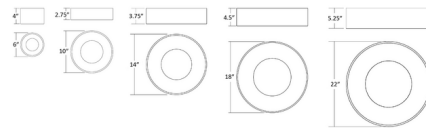

By Sonneman

Description

The Ilios Ceiling Light features a shallow acrylic dome diffuser set within a crisp round drum. The curved drum interior reflects the light to deliver a soft uniform glow throughout your space. The included driver is located in the fixture. Note: The 3500K color temperature is only available for the 22 inch wide fixture. Dimming Note: 6 Inch dimmable with Electronic Low Voltage (Trailing-Edge) type and Incandescent (Leading Edge) type dimmers. For best performance, an Electronic Low Voltage dimmer is recommended. 10, 14, 18, 22 Inch dimmable with Electronic Low Voltage (Trailing-Edge) type, Incandescent (Leading-Edge), and 0-10V type dimmers.

Shown in satin white / frosted

Specifications

COLOR Frosted
BODY FINISH Satin White
WATTAGE 9W
DIMMER Low Voltage Electronic
DIMENSIONS 6"W x 4"H
INTEGRATED LED MODULE 1 x LED/9W/120V LED

Technical Information