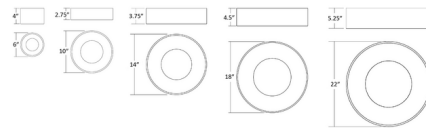

### Description

The Ilios Ceiling Light features a shallow acrylic dome diffuser set within a crisp round drum. The curved drum interior reflects the light to deliver a soft uniform glow throughout your space. The included driver is located in the fixture. Note: The 3500K color temperature is only available for the 22 inch wide fixture. Dimming Note: 6 Inch dimmable with Electronic Low Voltage (Trailing-Edge) type and Incandescent (Leading Edge) type dimmers. For best performance, an Electronic Low Voltage dimmer is recommended. 10, 14, 18, 22 Inch dimmable with Electronic Low Voltage (Trailing-Edge) type, Incandescent (Leading-Edge), and 0-10V type dimmers.

### Specifications

COLOR	Frosted
BODY FINISH	Satin White
WATTAGE	9W
DIMMER	Low Voltage Electronic
DIMENSIONS	6"W x 4"H
INTEGRATED LED MODULE	1 x LED/9W/120V LED