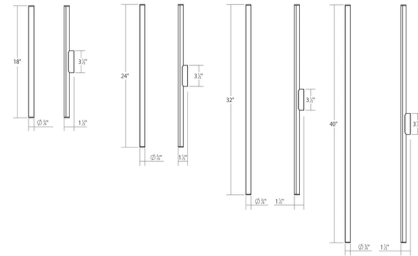

By SONNEMAN - A Way of Light

Description

The ultra-slim minimally scaled Fino Bathroom Vanity Light can be mounted on the wall or ceiling and delivers powerful illumination with its integrated LED light. The light is softened through an optical acrylic diffuser. This bath bar can be installed vertically, horizontally or in any other orientation. Notes: The included LED driver must be installed in a remote accessible location near the fixture. An optional 4.5 inch diameter backplate for mounting directly on a standard US junction box is sold separately. The 3500K option is only available for 24 and 32 inch lights with the Satin Black or Satin White finish.

Shown in satin white

Specifications

COLOR	N/A
BODY FINISH	Satin White
WATTAGE	11W
DIMMER	Low Voltage Electronic
DIMENSIONS	18"W x 0.75"H x 1.5"D
INTEGRATED LED MODULE	1 x LED/11W/120V LED

Technical Information