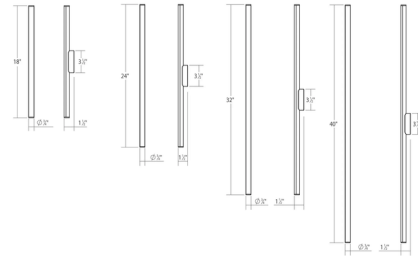

By Sonneman

Description

The ultra-slim minimally scaled Fino Bathroom Vanity Light can be mounted on the wall or ceiling and delivers powerful illumination with its integrated LED light. The light is softened through an optical acrylic diffuser. This bath bar can be installed vertically, horizontally or in any other orientation. Notes: The included LED driver must be installed in a remote accessible location near the fixture. An optional 4.5 inch diameter backplate for mounting directly on a standard US junction box is sold separately. The 3500K option is only available for 24 and 32 inch lights with the Satin Black or Satin White finish.

Shown in satin white

Specifications

COLOR	N/A
BODY FINISH	Satin White
WATTAGE	11W
DIMMER	Low Voltage Electronic
DIMENSIONS	18"W x 0.75"H x 1.5"D
INTEGRATED LED MODULE	1 x LED/11W/120V LED

Technical Information