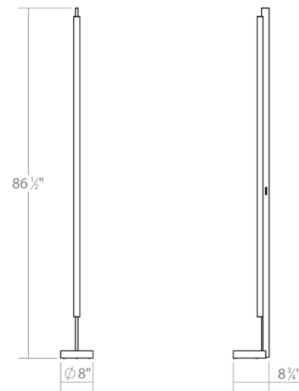

Lightology

lightology.com
866-954-4489
05-23-26

Project: _____

Company: _____

Location: _____ Fixture Type: _____

SPEC #: **SON928866**

Approved On: _____ Approved By: _____

Keel Floor Lamp By Sonneman

Description

The Keel Floor Lamp features a rectilinear keel with an intersecting cylinder. Finish in Satin Black, Satin White or Bright Satin Aluminum with a white optical acrylic diffuser. Integral LED module with 4-step touch dimmer. UL listed. Suitable for damp locations.

Specifications

COLOR . . . . . White Acrylic
BODY FINISH . . . . . Satin Black
WATTAGE 28W
DIMMER . . . . . Included
DIMENSIONS . . . . . 8"W x 86.5"H x 8.75"D
INTEGRATED LED MODULE . . . . . 1 x LED/28W/120V LED

Technical Information

COLOR RENDERING . . . . . 90 CRI
LAMP COLOR 3000K
LUMENS/WATT 60.71
LUMINOUS FLUX . . . . . 1700 lumens

CLICK TO VIEW PRODUCT

Notes: