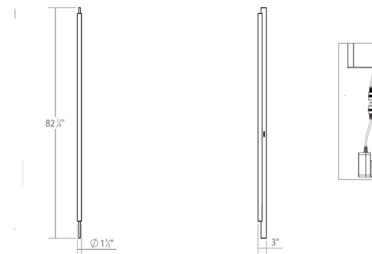

Lightology

lightology.com
866-954-4489
07-07-26

Project: _____

Company: _____

Location: _____ Fixture Type: _____

SPEC #: **SON928869**

Approved On: _____ Approved By: _____

Keel Plug-In Wall Sconce

By Sonneman

Description

The Keel Plug-In Wall Sconce features a rectilinear keel with an intersecting cylinder. Finish in Satin Black, Satin White or Bright Satin Aluminum with a white optical acrylic diffuser. Integral LED module. Turn the lamp on by lightly touching the switch on the side of lamp. Adjust the brightness by sliding your finger along the switch or tapping anywhere on the switch. Tap the ribbed end of the switch to turn the lamp off.

Specifications

COLOR . . . . . White Acrylic
BODY FINISH . . . . . Satin Black
WATTAGE 28W
DIMMER . . . . . Included
DIMENSIONS . . . . . 1.5"W x 82.25"H x 3"D
INTEGRATED LED MODULE . . . . . 1 x LED/28W/120V LED

Technical Information

COLOR RENDERING . . . . . 90 CRI
LAMP COLOR 3000K
LUMENS/WATT 60.71
LUMINOUS FLUX . . . . . 1700 lumens

CLICK TO VIEW PRODUCT

Notes: