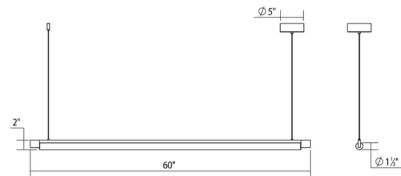

CLICK TO VIEW PRODUCT

Notes: