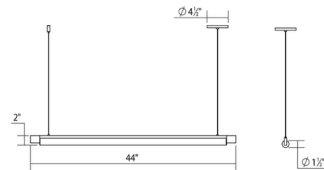

CLICK TO VIEW PRODUCT

Notes: