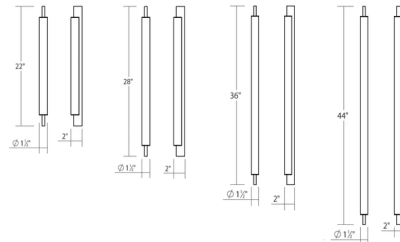

Lightology

lightology.com
866-954-4489
06-03-26

Project: _____

Company: _____

Location: _____ Fixture Type: _____

SPEC #: **SON928876**

Approved On: _____ Approved By: _____

Keel Bathroom Vanity Light By Sonneman

Description

The Keel Bathroom Vanity Light offers architectural sleekness and a modern, minimal presence that works well with many interior design styles. LED light is delivered through an optical acrylic diffuser. This bath bar can be installed vertically, horizontally or in any other orientation. Dimmable with a TRIAC or ELV dimmer. Note: The included LED driver must be installed in a remote accessible location near the fixture. An optional 4.5 inch diameter backplate for mounting directly on a standard US junction box is sold separately. The 3500K option is only available for 28 and 36 inch lights with Satin Black finish.

Specifications

COLOR . . . . . N/A
BODY FINISH . . . . . Satin White
WATTAGE 11W
DIMMER . . . . . Low Voltage Electronic
DIMENSIONS . . . . . 1.5"W x 22"H x 2"D
INTEGRATED LED MODULE . . . . . 1 x LED/11W/120V LED

Technical Information

COLOR RENDERING . . . . . 90 CRI
LAMP COLOR 3000K
LUMENS/WATT 72.73
LUMINOUS FLUX . . . . . 800 lumens

Shown in satin white

CLICK TO VIEW PRODUCT

Notes: