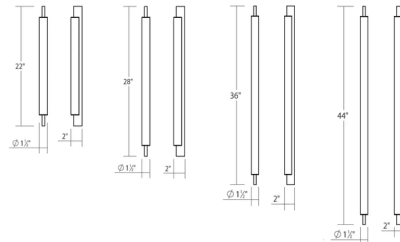

Lightology

lightology.com
866-954-4489
05-23-26

Project: _____

Company: _____

Location: _____ Fixture Type: _____

SPEC #: **SON928879**

Approved On: _____ Approved By: _____

Keel Bathroom Vanity Light By Sonneman

Description

The Keel Bathroom Vanity Light offers architectural sleekness and a modern, minimal presence that works well with many interior design styles. LED light is delivered through an optical acrylic diffuser. This bath bar can be installed vertically, horizontally or in any other orientation. Dimmable with a TRIAC or ELV dimmer. Note: The included LED driver must be installed in a remote accessible location near the fixture. An optional 4.5 inch diameter backplate for mounting directly on a standard US junction box is sold separately. The 3500K option is only available for 28 and 36 inch lights with Satin Black finish.

Specifications

COLOR . . . . . N/A
BODY FINISH . . . . . Satin White
WATTAGE 15W
DIMMER . . . . . Low Voltage Electronic
DIMENSIONS . . . . . 1.5"W x 28"H x 2"D
INTEGRATED LED MODULE . . . . . 1 x LED/15W/120V LED

Technical Information

COLOR RENDERING . . . . . 90 CRI
LAMP COLOR 3000K
LUMENS/WATT 73.33
LUMINOUS FLUX . . . . . 1100 lumens

Shown in satin white

CLICK TO VIEW PRODUCT

Notes: