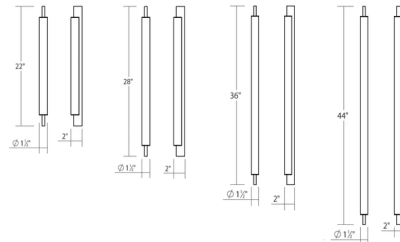

Lightology

lightology.com
866-954-4489
05-18-26

Project: _____

Company: _____

Location: _____ Fixture Type: _____

SPEC #: **SON928880**

Approved On: _____ Approved By: _____

Keel Bathroom Vanity Light By Sonneman

Description

The Keel Bathroom Vanity Light offers architectural sleekness and a modern, minimal presence that works well with many interior design styles. LED light is delivered through an optical acrylic diffuser. This bath bar can be installed vertically, horizontally or in any other orientation. Dimmable with a TRIAC or ELV dimmer. Note: The included LED driver must be installed in a remote accessible location near the fixture. An optional 4.5 inch diameter backplate for mounting directly on a standard US junction box is sold separately. The 3500K option is only available for 28 and 36 inch lights with Satin Black finish.

Specifications

COLOR	N/A
BODY FINISH	Bright Satin Aluminum
WATTAGE	15W
DIMMER	Low Voltage Electronic
DIMENSIONS	1.5"W x 28"H x 2"D
INTEGRATED LED MODULE	1 x LED/15W/120V LED

Technical Information

COLOR RENDERING	90 CRI
LAMP COLOR	3000K
LUMENS/WATT	73.33
LUMINOUS FLUX	1100 lumens

Shown in bright satin aluminum

CLICK TO VIEW PRODUCT

Notes: