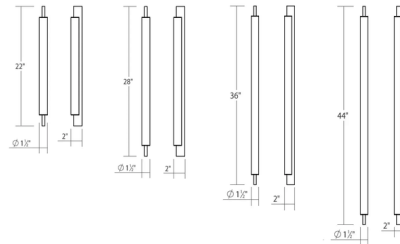

Lightology

lightology.com
866-954-4489
05-24-26

Project: _____

Company: _____

Location: _____ Fixture Type: _____

SPEC #: **SON928881**

Approved On: _____ Approved By: _____

Keel Bathroom Vanity Light

By Sonneman

Description

The Keel Bathroom Vanity Light offers architectural sleekness and a modern, minimal presence that works well with many interior design styles. LED light is delivered through an optical acrylic diffuser. This bath bar can be installed vertically, horizontally or in any other orientation. Dimmable with a TRIAC or ELV dimmer. Note: The included LED driver must be installed in a remote accessible location near the fixture. An optional 4.5 inch diameter backplate for mounting directly on a standard US junction box is sold separately. The 3500K option is only available for 28 and 36 inch lights with Satin Black finish.

Specifications

COLOR . . . . . N/A
BODY FINISH . . . . . Satin Black
WATTAGE 15W
DIMMER . . . . . Low Voltage Electronic
DIMENSIONS . . . . . 1.5"W x 28"H x 2"D
INTEGRATED LED MODULE . . . . . 1 x LED/15W/120V LED

Technical Information

COLOR RENDERING . . . . . 90 CRI
LAMP COLOR 3000K
LUMENS/WATT 73.33
LUMINOUS FLUX . . . . . 1100 lumens

Shown in satin black

CLICK TO VIEW PRODUCT

Notes: