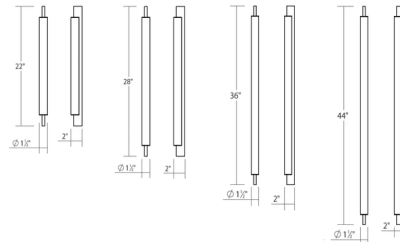

Lightology

lightology.com
866-954-4489
05-23-26

Project: _____

Company: _____

Location: _____ Fixture Type: _____

SPEC #: **SON928882**

Approved On: _____ Approved By: _____

Keel Bathroom Vanity Light

By Sonneman

Description

The Keel Bathroom Vanity Light offers architectural sleekness and a modern, minimal presence that works well with many interior design styles. LED light is delivered through an optical acrylic diffuser. This bath bar can be installed vertically, horizontally or in any other orientation. Dimmable with a TRIAC or ELV dimmer. Note: The included LED driver must be installed in a remote accessible location near the fixture. An optional 4.5 inch diameter backplate for mounting directly on a standard US junction box is sold separately. The 3500K option is only available for 28 and 36 inch lights with Satin Black finish.

Specifications

COLOR . . . . . N/A
BODY FINISH . . . . . Satin White
WATTAGE 17W
DIMMER . . . . . Low Voltage Electronic
DIMENSIONS . . . . . 1.5"W x 36"H x 2"D
INTEGRATED LED MODULE . . . . . 1 x LED/17W/120V LED

Technical Information

COLOR RENDERING . . . . . 90 CRI
LAMP COLOR 3000K
LUMENS/WATT 85.29
LUMINOUS FLUX . . . . . 1450 lumens

Shown in satin white

CLICK TO VIEW PRODUCT

Notes: