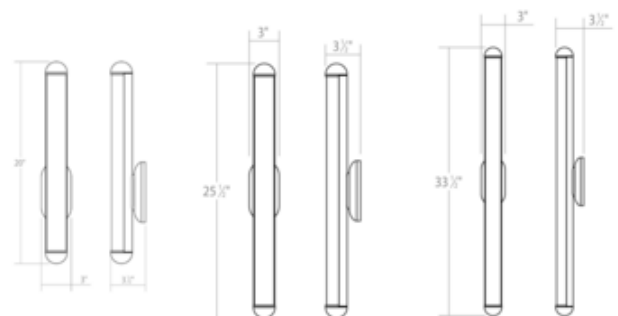

**BRAND** SONNEMAN - A Way of Light

**DESCRIPTION**

The Plaza Bathroom Vanity Light is a modern update to the Deco architecture forms of the 1940s and 50s. Finish in Polished Chrome or Satin Chrome with a white etched glass diffuser. Available in three sizes. Includes dimmable LED module with LED driver included in canopy. Can be mounted in a vertical or horizontal position. UL listed. Suitable for damp locations. ADA compliant. Note: 18 inch LED Bath Bar Position of the wall plate is fixed off center. Note: 24 inch LED Bath Bar Position of the wall plate is adjustable. Note: 32 inch LED Bath Bar Position of the wall plate is fixed on center.

<b>SHADE COLOR</b>	White Etched
<b>BODY FINISH</b>	Polished Chrome
<b>WATTAGE</b>	13W
<b>DIMMER</b>	Low Voltage Electronic
<b>DIMENSIONS</b>	3"W x 20"H x 3.5"D
<b>INTEGRATED LED MODULE</b>	
<b>LAMP</b>	1 x LED/13W/120-277V LED

*Technical Information*

<b>LUMINOUS FLUX</b>	720 lumens
<b>LUMENS/WATT</b>	55.38
<b>LAMP COLOR</b>	3000K
<b>COLOR RENDERING</b>	90 CRI

**SPEC #** SON928888

**18" LED Bath Bar** | *Position of the wall plate is fixed off center.*

**24" LED Bath Bar** | *Position of the wall plate is adjustable.*

**32" LED Bath Bar** | *Position of the wall plate is fixed on center.*

COMPANY	PROJECT	FIXTURE TYPE	APPROVED BY	DATE