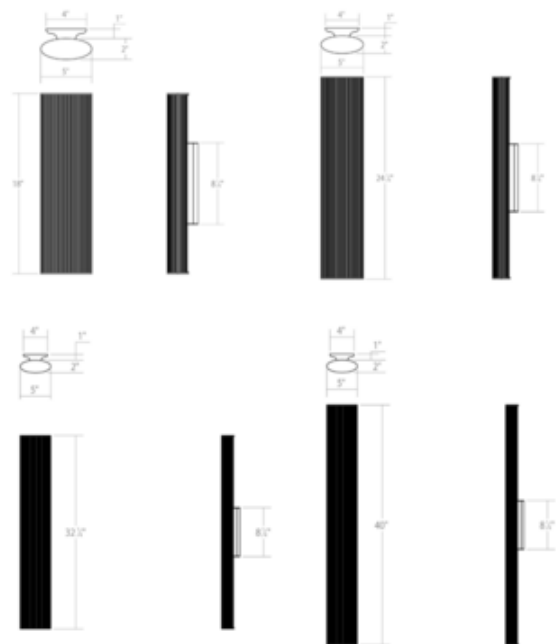

Technical Information

LUMINOUS FLUX	600 lumens
LUMENS/WATT	66.67
LAMP COLOR	3000K
COLOR RENDERING	90 CRI

SPEC # SON928894