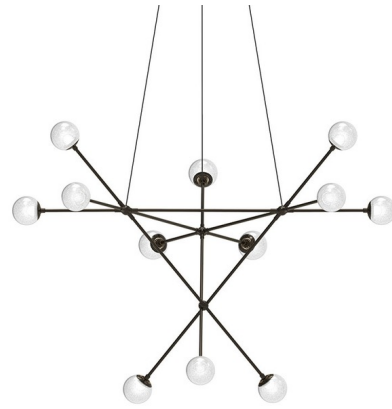

## Proton Pendant By Sonneman

### Description

The Proton Pendant features a triangular form with glass luminaires at each intersecting rod. Finish available in Satin Nickel or Polished Black Nickel with White crushed glass or Polished Black Nickel with Smoke glass. Available in two sizes. Integral dimmable LED module with LED driver which mounts inside outlet box.

Shown in polished black nickel / white

### Specifications

|                       |                        |
|-----------------------|------------------------|
| COLOR                 | White                  |
| BODY FINISH           | Polished Black Nickel  |
| WATTAGE               | 30W                    |
| DIMMER                | Low Voltage Electronic |
| DIMENSIONS            | 40"W x 27"H            |
| INTEGRATED LED MODULE | 12 x LED/2.5W/120V LED |