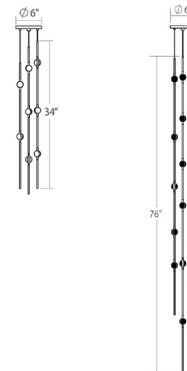

By Sonneman

Description

The Constellation Andromeda 6 Inch Round Pendant is a simple, slim suspension of three LED light strands of varying lengths, offering elegant illumination for your space. The LED hubs are available with clear faceted acrylic lenses or white optical acrylic lenses. Included remote power supply dimmable with TRIAC, ELV or 0-10V dimmer. Note: The included power supply (driver) must be installed in an accessible remote location. Note: 2200K color temperature available in Espresso Black finish only.

Specifications

COLOR Clear
BODY FINISH Satin Nickel
WATTAGE 16W
DIMMER Low Voltage Electronic
DIMENSIONS 6"W x 34"H
INTEGRATED LED MODULE 8 x LED/2W/120-277V LED

Technical Information

COLOR RENDERING 90 CRI
LAMP COLOR 3000K
LUMENS/WATT 620.00
LUMINOUS FLUX 1240 lumens

Shown in satin nickel / clear

CLICK TO VIEW PRODUCT

Notes: