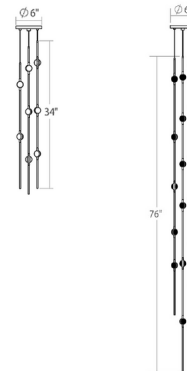

Description

The Constellation Andromeda 6 Inch Round Pendant is a simple, slim suspension of three LED light strands of varying lengths, offering elegant illumination for your space. The LED hubs are available with clear faceted acrylic lenses or white optical acrylic lenses. Included remote power supply dimmable with TRIAC, ELV or 0-10V dimmer. Note: The included power supply (driver) must be installed in an accessible remote location. Note: 2200K color temperature available in Espresso Black finish only.

Specifications

COLOR Clear
 BODY FINISH Satin Nickel
 WATTAGE 16W
 DIMMER Low Voltage Electronic
 DIMENSIONS 6"W x 34"H
 INTEGRATED LED MODULE 8 x LED/2W/120-277V LED

Technical Information

COLOR RENDERING 90 CRI
 LAMP COLOR 3000K
 LUMENS/WATT 620.00
 LUMINOUS FLUX 1240 lumens

Shown in satin nickel / clear

CLICK TO VIEW PRODUCT

Notes: