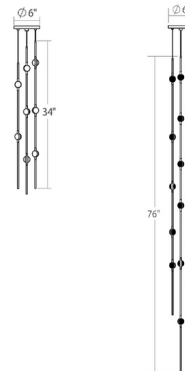

### Description

The Constellation Andromeda 6 Inch Round Pendant is a simple, slim suspension of three LED light strands of varying lengths, offering elegant illumination for your space. The LED hubs are available with clear faceted acrylic lenses or white optical acrylic lenses. Included remote power supply dimmable with TRIAC, ELV or 0-10V dimmer. Note: The included power supply (driver) must be installed in an accessible remote location. Note: 2200K color temperature available in Espresso Black finish only. 20 foot cord length option is not available in Satin Nickel finish with white or clear lens in 3000K color temperature.

### Specifications

COLOR	White
BODY FINISH	Satin Nickel
WATTAGE	36W
DIMMER	Low Voltage Electronic
DIMENSIONS	6"W x 76"H
INTEGRATED LED MODULE	18 x LED/2W/120-277V LED

### Technical Information

COLOR RENDERING	90 CRI
LAMP COLOR	3000K
LUMENS/WATT	1,170.00
LUMINOUS FLUX	2340 lumens

Shown in satin nickel / white

CLICK TO VIEW PRODUCT

Notes: