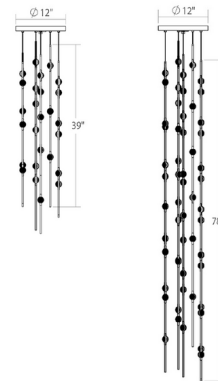

Description

The Constellation Andromeda 12 Inch Round Pendant is an enchanting suspension of LED light strands of varying lengths, offering beautiful dramatic impact and illumination within a vertical space. The LED hubs are available with clear faceted acrylic lenses or white optical acrylic lenses. Included remote power supply dimmable with a 0-10V dimmer. Note: The included power supply (driver) must be installed in an accessible remote location. Note: 2200K color temperature available in Espresso Black finish only.

Specifications

COLOR	Clear
BODY FINISH	Satin Nickel
WATTAGE	52W
DIMMER	0-10V
DIMENSIONS	12"W x 39"H
INTEGRATED LED MODULE	26 x LED/2W/120-277V LED

Technical Information

COLOR RENDERING	90 CRI
LAMP COLOR	3000K
LUMENS/WATT	2,015.00
LUMINOUS FLUX	4030 lumens

Shown in satin nickel / clear

CLICK TO VIEW PRODUCT

Notes: