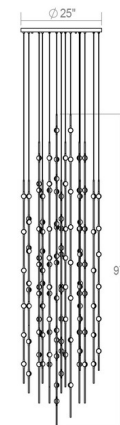

Lightology

lightology.com
866-954-4489
04-25-26

Project: _____

Company: _____

Location: _____ Fixture Type: _____

SPEC #: **SON928964**

Approved On: _____ Approved By: _____

Constellation Andromeda 25 Inch Round Pendant

By SONNEMAN

Description

Abundant LED light strands of varying lengths hang from above to form the Constellation Andromeda 25 Inch Round Pendant, a spectacular display of luminance that creates dramatic impact within a vertical space. This pendant is a beautiful statement piece for grand foyers or stairways. The LED hubs are available with clear faceted acrylic lenses or white optical acrylic lenses. Included remote power supply dimmable with a 0-10V dimmer. Note: The included power supply (driver) must be installed in an accessible remote location. Note: 2200K color temperature available in Espresso Black finish only.

Specifications

COLOR	Clear
BODY FINISH	Satin Nickel
WATTAGE	312W
DIMMER	0-10V
DIMENSIONS	25"W x 97"H
INTEGRATED LED MODULE	156 x LED/2W/120-277V LED

Technical Information

COLOR RENDERING	90 CRI
LAMP COLOR	3000K
LUMENS/WATT	12,090.00
LUMINOUS FLUX	24180 lumens

Shown in satin nickel / clear

CLICK TO VIEW PRODUCT

Notes: