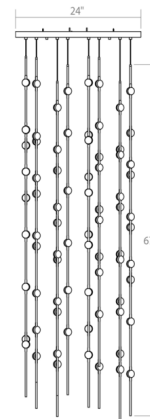

Lightology

lightology.com
866-954-4489
05-18-26

Project: _____

Company: _____

Location: _____ Fixture Type: _____

SPEC #: **SON928966**

Approved On: _____ Approved By: _____

Constellation Andromeda Square Pendant By Sonneman

Description

Abundant LED light strands of varying lengths hang from above to form the Constellation Andromeda Square Pendant, a spectacular display of luminance that creates dramatic impact within a vertical space. This pendant is a beautiful statement piece for grand foyers or staircases. The LED hubs are available with clear faceted acrylic lenses or white optical acrylic lenses. Included remote power supply dimmable with a 0-10V dimmer. Note: The included power supply (driver) must be installed in an accessible remote location. 2200K color temperature available in Espresso Black finish only.

Specifications

COLOR	Clear
BODY FINISH	Satin Nickel
WATTAGE	192W
DIMMER	0-10V
DIMENSIONS	24"W x 67"H x 24"D
INTEGRATED LED MODULE	96 x LED/2W/120-277V LED

Technical Information

COLOR RENDERING	.90 CRI
LAMP COLOR	.3000K
LUMENS/WATT	.6,230.00
LUMINOUS FLUX	.12460 lumens

Shown in satin nickel / clear

CLICK TO VIEW PRODUCT

Notes: