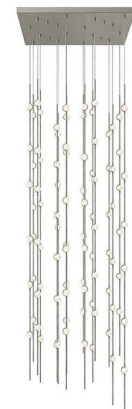

Lightology

lightology.com
866-954-4489
05-18-26

Project: _____

Company: _____

Location: _____ Fixture Type: _____

SPEC #: **SON928966**

Approved On: _____ Approved By: _____

Constellation Andromeda Square Pendant By Sonneman

Description

Abundant LED light strands of varying lengths hang from above to form the Constellation Andromeda Square Pendant, a spectacular display of luminance that creates dramatic impact within a vertical space. This pendant is a beautiful statement piece for grand foyers or staircases. The LED hubs are available with clear faceted acrylic lenses or white optical acrylic lenses. Included remote power supply dimmable with a 0-10V dimmer. Note: The included power supply (driver) must be installed in an accessible remote location. 2200K color temperature available in Espresso Black finish only.

Specifications

COLOR	Clear
BODY FINISH	Satin Nickel
WATTAGE	192W
DIMMER	0-10V
DIMENSIONS	24"W x 67"H x 24"D
INTEGRATED LED MODULE	96 x LED/2W/120-277V LED

Technical Information

COLOR RENDERING	.90 CRI
LAMP COLOR	.3000K
LUMENS/WATT	.6,230.00
LUMINOUS FLUX	.12460 lumens

Shown in satin nickel / clear

CLICK TO VIEW PRODUCT

Notes: