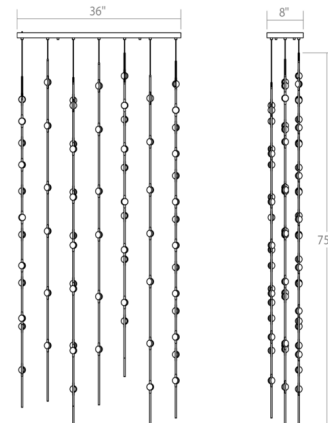

Description

The Constellation Andromeda Rectangle Pendant is an enchanting suspension of LED light strands of varying lengths, offering beautiful dramatic impact and illumination within a vertical space. The LED hubs are available with clear faceted acrylic lenses or white optical acrylic lenses. Included remote power supply dimmable with a 0-10V dimmer. Note: The included power supply (driver) must be installed in an accessible remote location. 2200K color temperature available in Espresso Black finish only.

Specifications

| | |
|-----------------------|--------------------------|
| COLOR | Clear |
| BODY FINISH | Satin Nickel |
| WATTAGE | 138W |
| DIMMER | 0-10V |
| DIMENSIONS | 36"W x 75"H x 8"D |
| INTEGRATED LED MODULE | 69 x LED/2W/120-277V LED |

Technical Information

| | |
|-----------------|--------------|
| COLOR RENDERING | 90 CRI |
| LAMP COLOR | 3000K |
| LUMENS/WATT | 5,350.00 |
| LUMINOUS FLUX | 10700 lumens |

Shown in satin nickel / clear