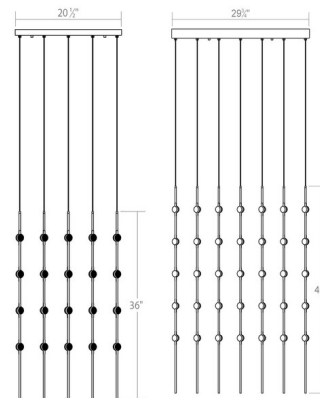

By Sonneman

Description

The Constellation Cosmic Cube Pendant is a dramatic array of hanging rods dotted with LED lights, precisely arranged to form a stunning illuminated cube. This contemporary piece is a captivating centerpiece for living rooms, lobbies, entryways, and other residential or commercial settings. The LED hubs are available with clear faceted acrylic lenses or white optical acrylic lenses. Note: 2200K color temperature available in Espresso Black finish only. Note: 120-277V driver located in canopy. 0-10V dimming only.

Specifications

COLOR Clear
BODY FINISH Satin Nickel
WATTAGE 200W
DIMMER 0-10V
DIMENSIONS 20.5"W x 36"H x 20.5"D
INTEGRATED LED MODULE 100 x LED/2W/120-277V LED

Technical Information

COLOR RENDERING 90 CRI
LAMP COLOR 3000K
LUMENS/WATT 7,750.00
LUMINOUS FLUX 15500 lumens

Shown in satin nickel / clear

CLICK TO VIEW PRODUCT

Notes: