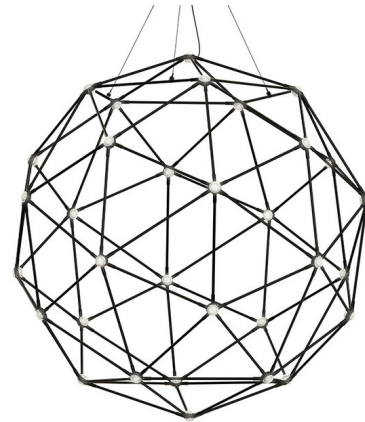

Lightology

lightology.com
866-954-4489
04-07-26

Project: _____

Company: _____

Location: _____ Fixture Type: _____

SPEC #: **SON928975**

Approved On: _____ Approved By: _____

Constellation Hedron Pendant

By SONNEMAN

Description

The Constellation Hedron Pendant brings celestial majesty to your space. Rods in Polished Black Nickel or Satin Nickel finish are joined by Clear faceted optical acrylic diffusers, creating a stunning visual effect. Integral dimmable LED module with LED driver which mounts inside canopy. 6 feet of field-cutable cable is included. UL listed. Damp location rated. Dimmable with a Triac, electronic low voltage (ELV), or 0-10V dimmer, sold separately.

Specifications

COLOR	Clear
BODY FINISH	Polished Black Nickel
WATTAGE	80W
DIMMER	0-10V
DIMENSIONS	45"W x 45.75"H
INTEGRATED LED MODULE	40 x LED/2W/120-277V LED

Technical Information

PRODUCT DIMENSIONS	Cord Length: 72"
COLOR RENDERING	.90 CRI
LAMP COLOR	.3000K
LUMENS/WATT	.3,100.00
LUMINOUS FLUX	.6200 lumens