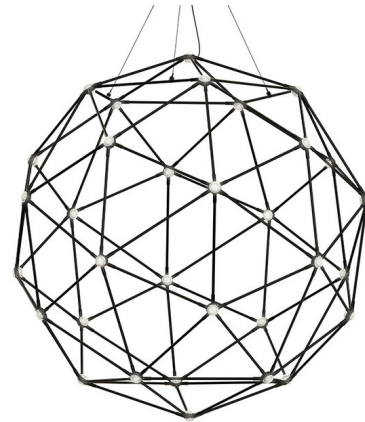

Lightology

lightology.com
866-954-4489
05-23-26

Project: _____

Company: _____

Location: _____ Fixture Type: _____

SPEC #: **SON928975**

Approved On: _____ Approved By: _____

Constellation Hedron Pendant

By Sonneman

Description

The Constellation Hedron Pendant brings celestial majesty to your space. Rods in Polished Black Nickel or Satin Nickel finish are joined by Clear faceted optical acrylic diffusers, creating a stunning visual effect. Integral dimmable LED module with LED driver which mounts inside canopy. 6 feet of field-cutable cable is included. UL listed. Damp location rated. Dimmable with a Triac, electronic low voltage (ELV), or 0-10V dimmer, sold separately.

Specifications

COLOR	Clear
BODY FINISH	Polished Black Nickel
WATTAGE	80W
DIMMER	0-10V
DIMENSIONS	45"W x 45.75"H
INTEGRATED LED MODULE	40 x LED/2W/120-277V LED

Technical Information

PRODUCT DIMENSIONS	Cord Length: 72"
COLOR RENDERING	.90 CRI
LAMP COLOR	.3000K
LUMENS/WATT	.3,100.00
LUMINOUS FLUX	.6200 lumens