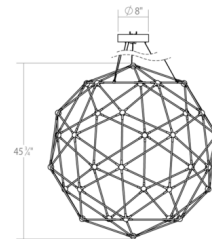

CLICK TO VIEW PRODUCT

Notes: