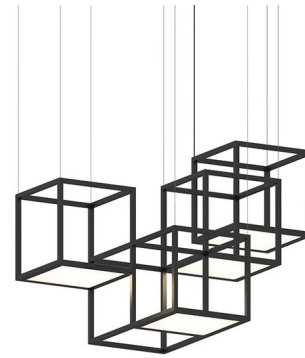

Lightology

lightology.com
866-954-4489
04-17-26

Project: _____

Company: _____

Location: _____ Fixture Type: _____

SPEC #: **SON929017**

Approved On: _____ Approved By: _____

Cubix Multi-Light Linear Pendant By SONNEMAN

Description

The Cubix Multi-Light Linear Pendant brings constructive interest to illumination. Each cube is set at one of four vertical positions allowing both horizontal and vertical interest. Features aluminum construction with a flat panel LED in each cube. Each cube can be used as an LED panel or be left as an open frame. Finish in Satin Black. Offered in a 4, 6 and 12-light option. 120/277V driver, dimmable TRIAC/ELV/0-10V. NOTE: Includes LED driver requiring a remote accessible location installation.

Shown in satin black

Specifications

COLOR N/A
BODY FINISH Satin Black
WATTAGE 48W
DIMMER Low Voltage Electronic
DIMENSIONS 48.5"L x 36.5"W x 28.5"H
INTEGRATED LED MODULE 4 x LED/12W/120-277V LED

Technical Information