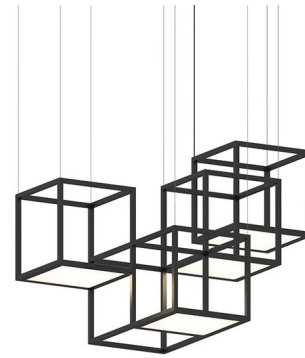

Lightology

lightology.com
866-954-4489
06-03-26

Project: _____

Company: _____

Location: _____ Fixture Type: _____

SPEC #: **SON929017**

Approved On: _____ Approved By: _____

Cubix Multi-Light Linear Pendant By Sonneman

Description

The Cubix Multi-Light Linear Pendant brings constructive interest to illumination. Each cube is set at one of four vertical positions allowing both horizontal and vertical interest. Features aluminum construction with a flat panel LED in each cube. Each cube can be used as an LED panel or be left as an open frame. Finish in Satin Black. Offered in a 4, 6 and 12-light option. 120/277V driver, dimmable TRIAC/ELV/0-10V. NOTE: Includes LED driver requiring a remote accessible location installation.

Specifications

COLOR N/A
BODY FINISH Satin Black
WATTAGE 48W
DIMMER Low Voltage Electronic
DIMENSIONS 48.5"L x 36.5"W x 28.5"H
INTEGRATED LED MODULE 4 x LED/12W/120-277V LED

Technical Information

COLOR RENDERING 90 CRI
LAMP COLOR 3000K
LUMENS/WATT 166.67
LUMINOUS FLUX 2000 lumens