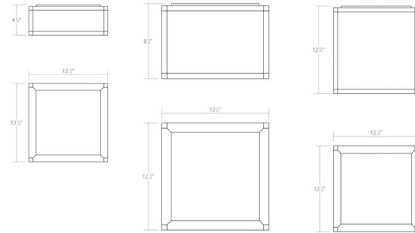

### Description

The Cubix Ceiling Light features aluminum construction with a flat panel LED. Finish in Satin Black. Available in three height options. Includes dimmable LED driver which fits inside outlet box. Dimmable with a TRIAC or electronic low voltage (ELV) dimmer, sold separately.

### Specifications

COLOR	N/A
BODY FINISH	Satin Black
WATTAGE	12W
DIMMER	Low Voltage Electronic
DIMENSIONS	12.5"W x 4.75"H x 12.5"D
INTEGRATED LED MODULE	1 x LED/12W/120V LED