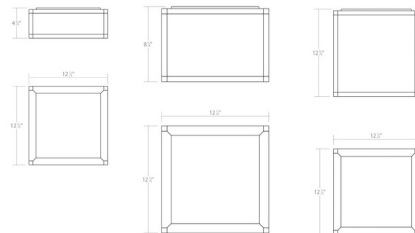

Description

The Cubix Ceiling Light features aluminum construction with a flat panel LED. Finish in Satin Black. Available in three height options. Includes dimmable LED driver which fits inside outlet box. Dimmable with a TRIAC or electronic low voltage (ELV) dimmer, sold separately.

Shown in satin black

Specifications

COLOR	N/A
BODY FINISH	Satin Black
WATTAGE	12W
DIMMER	Low Voltage Electronic
DIMENSIONS	12.5"W x 4.75"H x 12.5"D
INTEGRATED LED MODULE	1 x LED/12W/120V LED

Technical Information