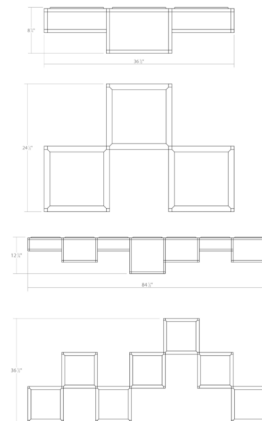

Shown in satin black

CLICK TO VIEW PRODUCT

Notes: