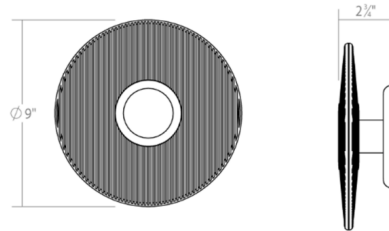

### Description

The Meclisse Wall Sconce features circular discs shielding an LED light source, providing illumination through the ribbed glass disc. Available in Polished Chrome or Satin Black finish with clear or etched glass discs. UL listed. ADA compliant. Suitable for damp locations. Dimmable with a Triac or electronic low voltage (ELV) dimmer, sold separately.

### Specifications

COLOR . . . . . Etched Ribbed Glass  
BODY FINISH . . . . . Polished Chrome  
WATTAGE . . . . . 15W  
DIMMER . . . . . Low Voltage Electronic  
DIMENSIONS . . . . . 9"W x 2.75"D  
INTEGRATED LED MODULE . . . . . 1 x LED/15W/120V LED