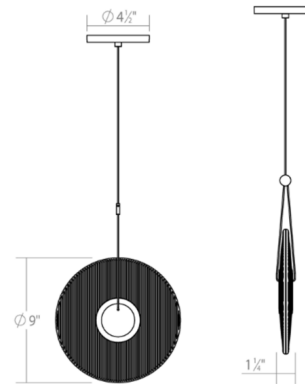

By Sonneman

Description

The Meclisse Pendant features a circular disc shielding an LED light source, providing illumination through the ribbed glass disc. Suspended from lariats. Includes 10 feet of field adjustable cable. UL listed. ADA compliant. Suitable for damp locations. Dimmable with a Triac or electronic low voltage (ELV) dimmer, sold separately.

Specifications

COLOR Clear Ribbed Glass
BODY FINISH Satin Black
WATTAGE 15W
DIMMER Low Voltage Electronic
DIMENSIONS 9"W x 1.25"D
INTEGRATED LED MODULE 1 x LED/15W/120V LED

Technical Information

COLOR RENDERING 90 CRI
LAMP COLOR 3000K
LUMENS/WATT 89.33
LUMINOUS FLUX 1340 lumens

Shown in satin black / clear ribbed glass

CLICK TO VIEW PRODUCT

Notes: