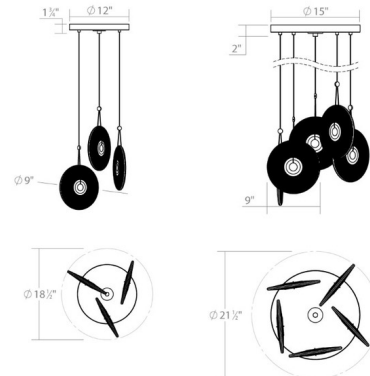

Description

The Meclisse Multi-Light Pendant features circular discs shielding an LED light source, providing illumination through the ribbed glass disc. Available in Polished Chrome or Satin Black finish with clear or etched glass discs. Suspended from lariats. Includes 10 feet field adjustable suspension cable. UL listed. Suitable for damp locations. Dimmable with a Triac, electronic low voltage (ELV), or 0-10V dimmer, sold separately.

Shown in polished chrome / etched ribbed glass

Specifications

COLOR Etched Ribbed Glass
 BODY FINISH Polished Chrome
 WATTAGE 30W
 DIMMER Low Voltage Electronic
 DIMENSIONS 18.5\"W x 12\"H
 INTEGRATED LED MODULE 3 x LED/10W/120-277V LED

Technical Information

PRODUCT DIMENSIONS Overall Height: 12\" min / 84\" max
 COLOR RENDERING 90 CRI
 LAMP COLOR 3000K
 LUMENS/WATT 256.00
 LUMINOUS FLUX 2560 lumens

CLICK TO VIEW PRODUCT

Notes: