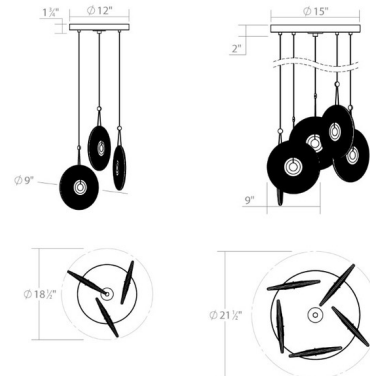

CLICK TO VIEW PRODUCT

Notes: