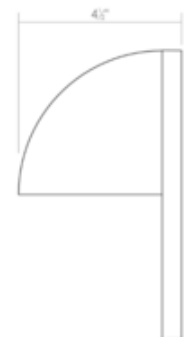

COMPANY	PROJECT	FIXTURE TYPE	APPROVED BY	DATE