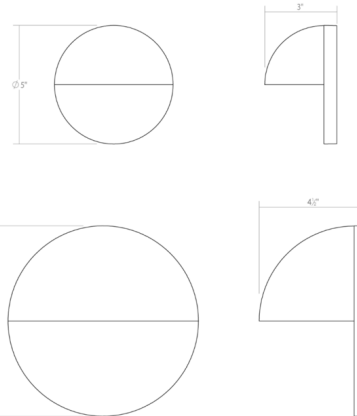

CLICK TO VIEW PRODUCT

Notes: