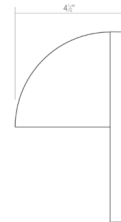

CLICK TO VIEW PRODUCT

Notes: