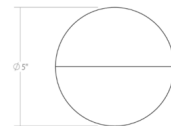

CLICK TO VIEW PRODUCT

Notes: