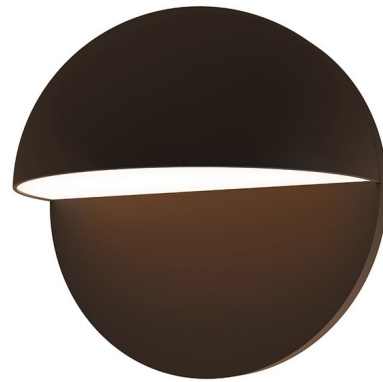

Lightology

lightology.com
866-954-4489
04-27-26

Project: _____

Company: _____

Location: _____ Fixture Type: _____

SPEC #: **SON929173**

Approved On: _____ Approved By: _____

Mezza Cupola Eyelid Outdoor Wall Sconce - Overstock

By SONNEMAN

Description

The Mezza Cupola Eyelid Outdoor Wall Sconce features a half dome on a circular disk of aluminum in a Textured Bronze finish. Integral dimmable LED module with LED driver which mounts inside outlet box. Dimmable with a Triac or electronic low voltage (ELV) dimmer. NOTE: This is a discontinued model and limited to quantity on hand.

Specifications

COLOR	N/A
BODY FINISH	Textured Bronze
WATTAGE	13W
DIMMER	Low Voltage Electronic
DIMENSIONS	8"W x 8"H x 4.5"D
INTEGRATED LED MODULE	1 x LED/13W/120V LED

Technical Information

COLOR RENDERING	90 CRI
LAMP COLOR	3000K
LUMENS/WATT	48.46
LUMINOUS FLUX	630 lumens

Shown in textured bronze