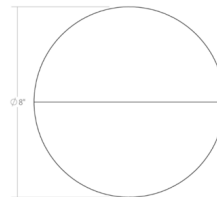

CLICK TO VIEW PRODUCT

Notes: