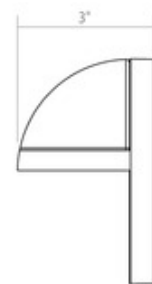

Shown in: Textured Gray / White Glass

COMPANY

PROJECT

FIXTURE TYPE

APPROVED BY

DATE