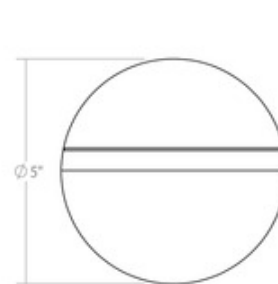

Shown in: Textured Gray / White Glass

COMPANY

PROJECT

FIXTURE TYPE

APPROVED BY

DATE