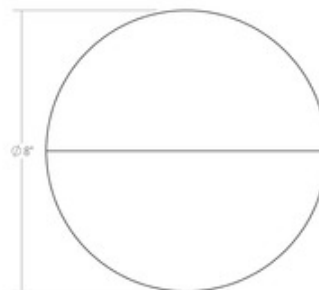

COMPANY

PROJECT

FIXTURE TYPE

APPROVED BY

DATE