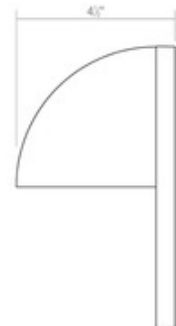

COMPANY

PROJECT

FIXTURE TYPE

APPROVED BY

DATE