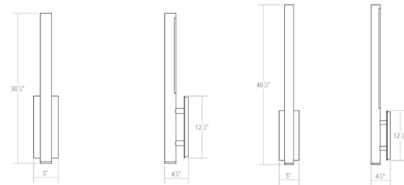

By Sonneman

Description

The Flue Outdoor Wall Sconce features a long linear vertical pipe constructed of aluminum with finish in Textured White, Black, Gray or Bronze. Light reflects back to the wall and an independent beam downward. Available in two sizes. Includes an optional acrylic trim accessory. UL listed. Suitable for wet locations. Dimmable with a Triac or electronic low voltage (ELV) dimmer, sold separately.

Shown in textured black

Specifications

COLOR N/A
BODY FINISH Textured Black
WATTAGE 9W
DIMMER Low Voltage Electronic
DIMENSIONS 5"W x 30.25"H x 4.75"D
BULB NOT INCLUDED 1 x MR16/GU10/9W/120V LED

CLICK TO VIEW PRODUCT