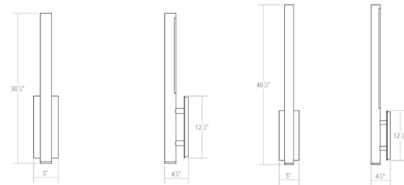

By SONNEMAN

Description

The Flue Outdoor Wall Sconce features a long linear vertical pipe constructed of aluminum with finish in Textured White, Black, Gray or Bronze. Light reflects back to the wall and an independent beam downward. Available in two sizes. Includes an optional acrylic trim accessory. UL listed. Suitable for wet locations. Dimmable with a Triac or electronic low voltage (ELV) dimmer, sold separately.

Shown in textured black

Specifications

COLOR	N/A
BODY FINISH	Textured Black
WATTAGE	9W
DIMMER	Low Voltage Electronic
DIMENSIONS	5"W x 30.25"H x 4.75"D
BULB NOT INCLUDED	1 x MR16/GU10/9W/120V LED

CLICK TO VIEW PRODUCT