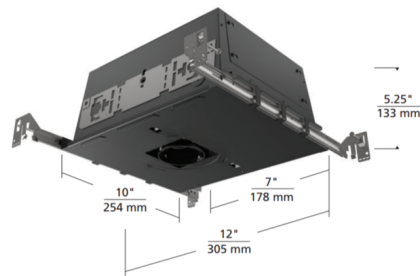

CLICK TO VIEW PRODUCT

Notes: