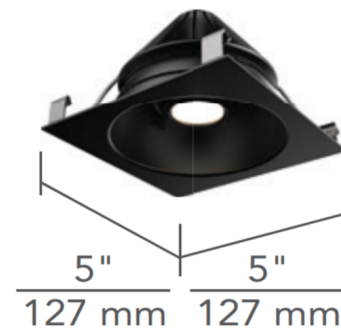

### Description

The Multiples Open Light Module features a patented LED spot dome module with a remarkable tool-free adjustment and locking mechanism. Available in three color temperatures with general illumination, wall wash, or spot optics (20, 30, 40, or 60 degree beam spots). Offered with a White or Black finish. ETL listed. Title 24 Compliant. For use with Element Lighting Multiples Housings, sold separately.

### Specifications

REFLECTOR/BAFFLE COLOR	N/A
BODY FINISH	White
WATTAGE	N/A
DIMMER	N/A
DIMENSIONS	5"W x 5"H
INTEGRATED LED MODULE	1 x LED/120V LED

### Technical Information

APERTURE SHAPE	Square
LAMP LIFE	50000 hours
COLOR RENDERING	.90 CRI
LAMP COLOR	.3000K

Shown in white

CLICK TO VIEW PRODUCT

Notes: