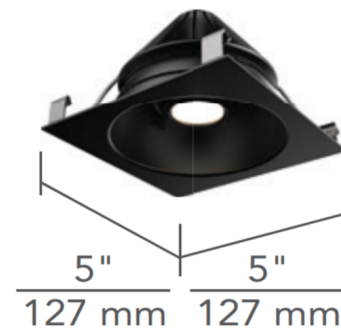

### Description

The Multiples Open Light Module features a patented LED spot dome module with a remarkable tool-free adjustment and locking mechanism. Available in three color temperatures with general illumination, wall wash, or spot optics (20, 30, 40, or 60 degree beam spots). Offered with a White or Black finish. ETL listed. Title 24 Compliant. For use with Element Lighting Multiples Housings, sold separately.

### Specifications

REFLECTOR/BAFFLE COLOR	N/A
BODY FINISH	White
WATTAGE	N/A
DIMMER	N/A
DIMENSIONS	5"W x 5"H
INTEGRATED LED MODULE	1 x LED/120V LED

### Technical Information

APERTURE SHAPE	Square
LAMP LIFE	50000 hours
COLOR RENDERING	.90 CRI
LAMP COLOR	3500K

Shown in white

CLICK TO VIEW PRODUCT

Notes: