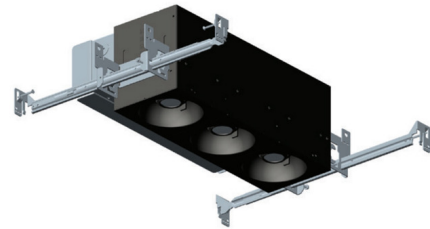

By Visual Comfort Architectural

Description

Multiples 1 X 3 Open Flanged IC Airtight Housing for Open Light Modules features a patented LED spot dome module with a remarkable tool-free adjustment and locking mechanism. Constant current driver. Dimmable with an electronic low voltage (down to 1 percent) or 0-10V dimmer (down to 5 percent), sold separately. 5 inch ceiling opening. ETL listed for damp location. Title 24 Compliant. 5 year warranty. Requires three Element Lighting Multiples Open Light Modules, sold separately.

Specifications

REFLECTOR/BAFFLE COLOR	N/A
BODY FINISH	White
WATTAGE	36W
DIMMER	Low Voltage Electronic
DIMENSIONS	19.9"L x 7.5"W x 5.8"H
INTEGRATED LED MODULE	3 x LED/12W/120V LED

Technical Information

APERTURE SIZE	5.000"
APERTURE SHAPE	Rectangular
HOUSING HEIGHT	6"
HOUSING TYPE	New construction IC Airtight
CEILING TYPE	Drywall with Trim
FUNCTION	Downlight
LUMENS/WATT	314.00
LUMINOUS FLUX	3768 lumens