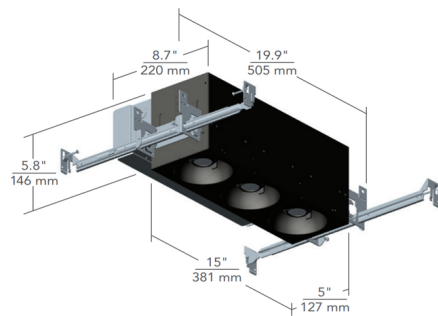

CLICK TO VIEW PRODUCT

Notes: