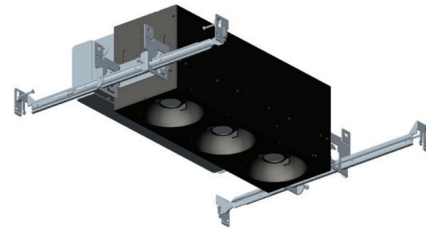

Description

Multiples 1 X 3 Open Flanged Non IC Airtight Housing for Open Light Modules features a patented LED spot dome module with a remarkable tool-free adjustment and locking mechanism. Housing available in low and high output options (see light module for more information). Constant current driver. Dimmable with an electronic low voltage (down to 1 percent) or 0-10V dimmer (down to 5 percent), sold separately. 5 inch ceiling opening. ETL listed for damp location. Title 24 Compliant. 5 year warranty. Requires three Element Lighting Multiples Open Light Modules, sold separately.

Specifications

REFLECTOR/BAFFLE COLOR	N/A
BODY FINISH	White
WATTAGE	36W
DIMMER	Low Voltage Electronic
DIMENSIONS	19.9"L x 7.5"W x 5.8"H
INTEGRATED LED MODULE	3 x LED/12W/120-277V LED

Technical Information

APERTURE SIZE	5.000"
APERTURE SHAPE	Rectangular
HOUSING HEIGHT	6"
HOUSING TYPE	New construction NON IC Airtight
CEILING TYPE	Drywall with Trim
FUNCTION	Downlight
LUMENS/WATT	314.00
LUMINOUS FLUX	3768 lumens