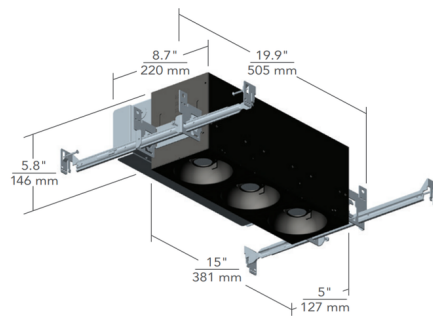

CLICK TO VIEW PRODUCT

Notes: