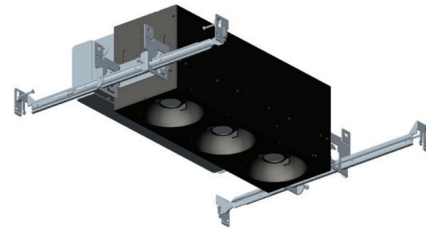

By Visual Comfort Architectural

Description

Multiples 1 X 3 Open Flangeless IC Airtight Housing for Open Light Modules features a patented LED spot dome module with a remarkable tool-free adjustment and locking mechanism. Constant current driver. Dimmable with an electronic low voltage (down to 1 percent) or 0-10V dimmer (down to 5 percent), sold separately. 5 inch ceiling opening. ETL listed for damp location. Title 24 Compliant. 5 year warranty. Requires three Element Lighting Multiples Open Light Modules, sold separately.

Specifications

REFLECTOR/BAFFLE COLOR	N/A
BODY FINISH	White
WATTAGE	36W
DIMMER	Low Voltage Electronic
DIMENSIONS	19.9"L x 7.5"W x 5.8"H
INTEGRATED LED MODULE	3 x LED/12W/120-277V LED

Technical Information

APERTURE SIZE	5.000"
APERTURE SHAPE	Rectangular
HOUSING HEIGHT	6"
HOUSING TYPE	New construction IC Airtight
CEILING TYPE	Drywall Trimless/Flush
FUNCTION	Downlight
LUMENS/WATT	314.00
LUMINOUS FLUX	3768 lumens