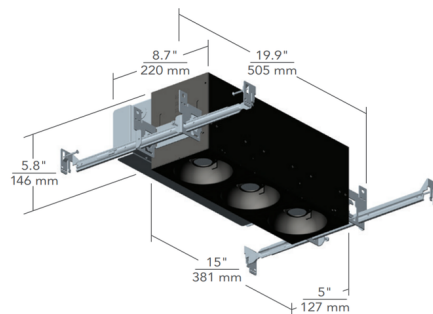

CLICK TO VIEW PRODUCT

Notes: