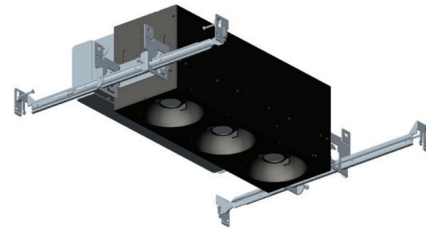

Lightology

lightology.com
866-954-4489
07-04-26

Project: _____
Company: _____
Location: _____ Fixture Type: _____
SPEC #: **ELE931134**
Approved On: _____ Approved By: _____

Multiples 1 X 3 Open Flangeless Non IC Airtight Housing

By Visual Comfort Architectural

Description

Multiples 1 X 3 Open Flangeless Non IC Airtight Housing for Open Light Modules features a patented LED spot dome module with a remarkable tool-free adjustment and locking mechanism. Housing available in low and high output options (see light module for more information). Constant current driver. Dimmable with an electronic low voltage (down to 1 percent) or 0-10V dimmer (down to 5 percent), sold separately. 5 inch ceiling opening. ETL listed for damp location. Title 24 Compliant. 5 year warranty. Requires three Element Lighting Multiples Open Light Modules, sold separately.

Specifications

REFLECTOR/BAFFLE COLOR	N/A
BODY FINISH	White
WATTAGE	36W
DIMMER	Low Voltage Electronic
DIMENSIONS	19.9"L x 8.7"W x 5.8"H
INTEGRATED LED MODULE	3 x LED/12W/120-277V LED

Technical Information

APERTURE SIZE	5.000"
APERTURE SHAPE	Rectangular
HOUSING HEIGHT	6"
HOUSING TYPE	New construction NON IC Airtight
CEILING TYPE	Drywall Trimless/Flush
FUNCTION	Downlight
LUMENS/WATT	314.00
LUMINOUS FLUX	3768 lumens

Shown in white