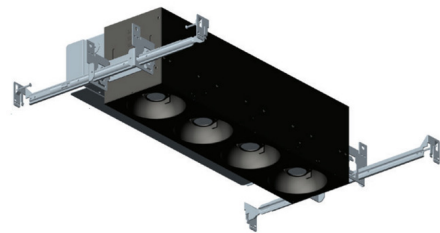

Lightology

lightology.com
866-954-4489
05-17-26

Project: _____
Company: _____
Location: _____ Fixture Type: _____
SPEC #: **ELE931150**
Approved On: _____ Approved By: _____

Multiples 1 X 4 Open Flanged IC Airtight Housing

By Visual Comfort Architectural

Description

Multiples 1 X 4 Open Flanged IC Airtight Housing for Open Light Modules features a patented LED spot dome module with a remarkable tool-free adjustment and locking mechanism. Constant current driver. Dimmable with an electronic low voltage (down to 1 percent) or 0-10V dimmer (down to 5 percent), sold separately. 5 inch ceiling opening. ETL listed for damp location. Title 24 Compliant. 5 year warranty. Requires four Element Lighting Multiples Open Light Modules, sold separately.

Specifications

REFLECTOR/BAFFLE COLOR	N/A
BODY FINISH	White
WATTAGE	48W
DIMMER	Low Voltage Electronic
DIMENSIONS	24.9"L x 8.7"W x 5.8"H
INTEGRATED LED MODULE	4 x LED/12W/120-277V LED

Technical Information

APERTURE SIZE	5.000"
APERTURE SHAPE	Rectangular
HOUSING HEIGHT	6"
HOUSING TYPE	New construction IC Airtight
CEILING TYPE	Drywall with Trim
FUNCTION	Downlight
LUMENS/WATT	418.67
LUMINOUS FLUX	5024 lumens

Shown in white