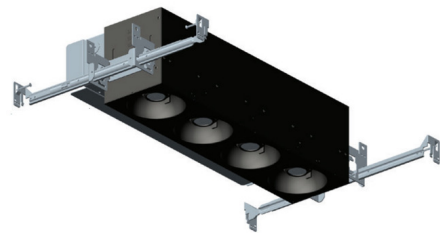

By Visual Comfort Architectural

Description

Multiples 1 X 4 Open Flanged Non IC Airtight Housing for Open Light Modules features a patented LED spot dome module with a remarkable tool-free adjustment and locking mechanism. Housing available in low and high output options (see light module for more information). Constant current driver. Dimmable with an electronic low voltage (down to 1 percent) or 0-10V dimmer (down to 5 percent), sold separately. 5 inch ceiling opening. ETL listed for damp location. Title 24 Compliant. 5 year warranty. Requires four Element Lighting Multiples Open Light Modules, sold separately.

Specifications

REFLECTOR/BAFFLE COLOR	N/A
BODY FINISH	White
WATTAGE	48W
DIMMER	Low Voltage Electronic
DIMENSIONS	24.9"L x 8.7"W x 5.8"H
INTEGRATED LED MODULE	4 x LED/12W/120-277V LED

Technical Information

APERTURE SIZE	5.000"
APERTURE SHAPE	Rectangular
HOUSING HEIGHT	6"
HOUSING TYPE	New construction NON IC Airtight
CEILING TYPE	Drywall with Trim
FUNCTION	Downlight
LUMENS/WATT	418.67
LUMINOUS FLUX	5024 lumens