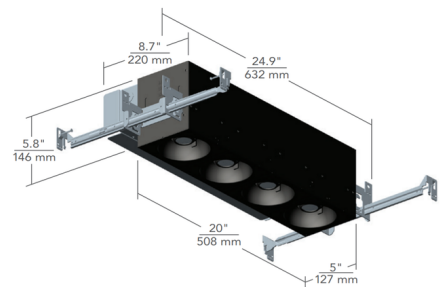

CLICK TO VIEW PRODUCT

Notes: