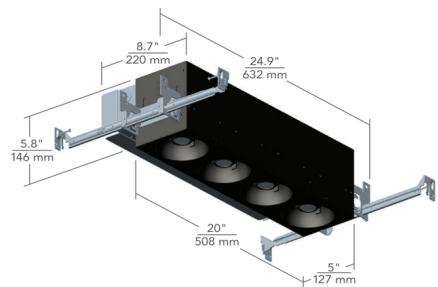

By Visual Comfort Architectural

Description

Multiples 1 X 4 Open Flangeless IC Airtight Housing for Open Light Modules features a patented LED spot dome module with a remarkable tool-free adjustment and locking mechanism. Constant current driver. Dimmable with an electronic low voltage (down to 1 percent) or 0-10V dimmer (down to 5 percent), sold separately. 5 inch ceiling opening. ETL listed for damp location. Title 24 Compliant. 5 year warranty. Requires four Element Lighting Multiples Open Light Modules, sold separately.

Shown in white

Specifications

REFLECTOR/BAFFLE COLOR	N/A
BODY FINISH	White
WATTAGE	48W
DIMMER	Low Voltage Electronic
DIMENSIONS	24.9"L x 8.7"W x 5.8"H
INTEGRATED LED MODULE	4 x LED/12W/120V LED

Technical Information

APERTURE SIZE	5.000"
APERTURE SHAPE	Rectangular
HOUSING HEIGHT	6"
HOUSING TYPE	New construction IC Airtight
CEILING TYPE	Drywall with Trim
FUNCTION	Downlight
LUMENS/WATT	418.67
LUMINOUS FLUX	5024 lumens