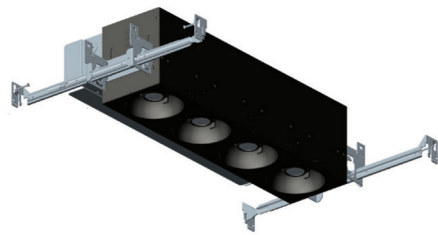

By Visual Comfort Architectural

Description

Multiples 1 X 4 Open Flangeless IC Airtight Housing for Open Light Modules features a patented LED spot dome module with a remarkable tool-free adjustment and locking mechanism. Constant current driver. Dimmable with an electronic low voltage (down to 1 percent) or 0-10V dimmer (down to 5 percent), sold separately. 5 inch ceiling opening. ETL listed for damp location. Title 24 Compliant. 5 year warranty. Requires four Element Lighting Multiples Open Light Modules, sold separately.

Shown in white

Specifications

REFLECTOR/BAFFLE COLOR	N/A
BODY FINISH	White
WATTAGE	48W
DIMMER	Low Voltage Electronic
DIMENSIONS	24.9"L x 8.7"W x 5.8"H
INTEGRATED LED MODULE	4 x LED/12W/120V LED

Technical Information

APERTURE SIZE	5.000"
APERTURE SHAPE	Rectangular
HOUSING HEIGHT	6"
HOUSING TYPE	New construction IC Airtight
CEILING TYPE	Drywall with Trim
FUNCTION	Downlight
LUMENS/WATT	418.67
LUMINOUS FLUX	5024 lumens