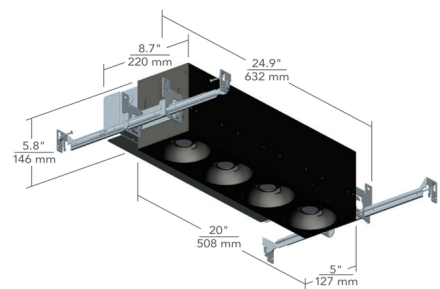

CLICK TO VIEW PRODUCT

Notes: