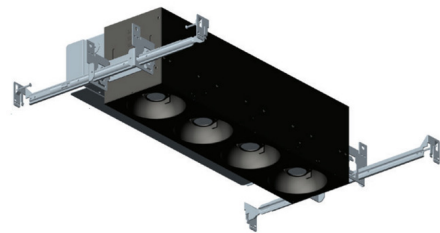

Description

Multiples 1 X 4 Open Flangeless Non IC Airtight Housing for Open Light Modules features a patented LED spot dome module with a remarkable tool-free adjustment and locking mechanism. Housing available in low and high output options (see light module for more information). Constant current driver. Dimmable with an electronic low voltage (down to 1 percent) or 0-10V dimmer (down to 5 percent), sold separately. 5 inch ceiling opening. ETL listed for damp location. Title 24 Compliant. 5 year warranty. Requires four Element Lighting Multiples Open Light Modules, sold separately.

Specifications

REFLECTOR/BAFFLE COLOR	N/A
BODY FINISH	White
WATTAGE	48W
DIMMER	Low Voltage Electronic
DIMENSIONS	24.9"L x 8.7"W x 5.8"H
INTEGRATED LED MODULE	4 x LED/12W/120-277V LED

Technical Information

APERTURE SIZE	5.000"
APERTURE SHAPE	Rectangular
HOUSING HEIGHT	6"
HOUSING TYPE	New construction NON IC Airtight
CEILING TYPE	Drywall Trimless/Flush
FUNCTION	Downlight
LUMENS/WATT	418.67
LUMINOUS FLUX	5024 lumens